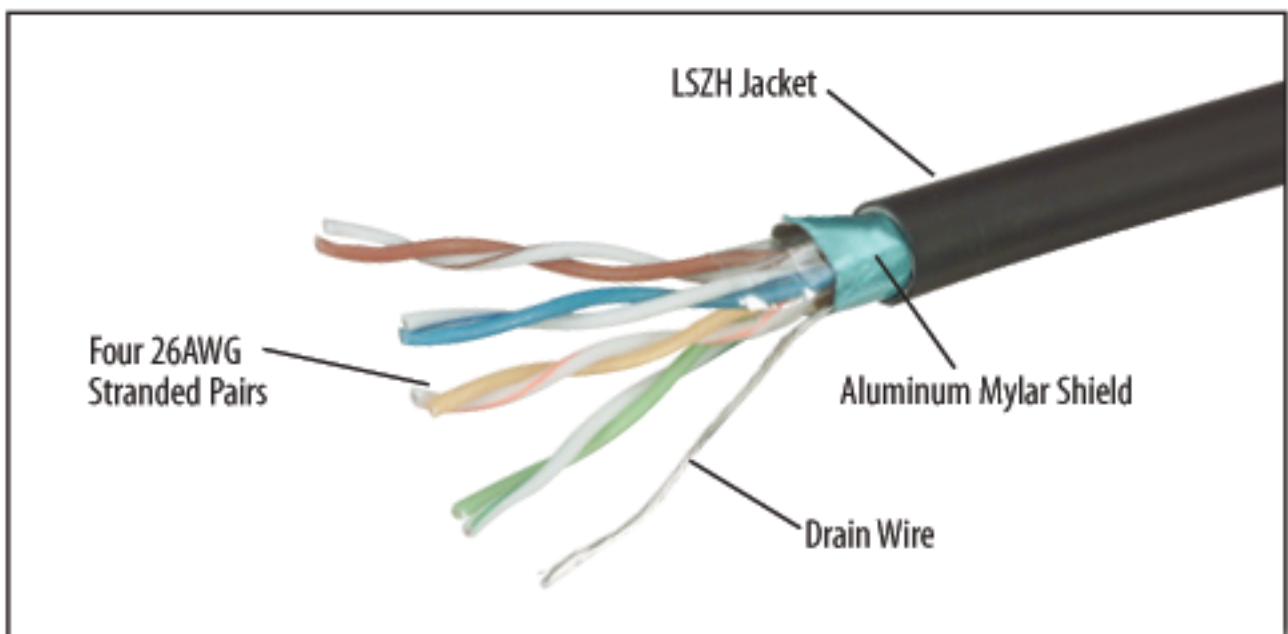

CONDUCTOR TYPES:

- Solid - Less flexible, can be punched into IDC connectors (110, 66, Krone).
- Stranded - Most flexible.

Category 5E RJ45 to RJ45 Shielded Low Smoke Zero Halogen Patch Cables

Designed for environments where PVC's combustive toxicity is restricted, L-com's shielded Low Smoke Zero Halogen (LSZH) Ethernet cables provide the ideal alternative. Featuring all-metal-body RJ45 connectors and aluminum polyester shielded cable with drain wire, these assemblies are designed to protect from EMI/RFI while maintaining high performance data transmission characteristics. Ensure the protection of your investment by utilizing these L-com exclusive LSZH cables. Ask about custom lengths and quantity pricing. Talk to us about your project today!

Item #	Description	Color
Category 5E Shielded Low Smoke Zero Halogen Patch Cables		
This series features 26AWG stranded conductors and a 100% foil shield. The LSZH jacket is perfect for environments where PVC's combustive toxicity is restricted.		
TRD855SZ-1	Shielded Cat. 5E LSZH Cable, RJ45 / RJ45, 1.0 ft	Black
TRD855SZ-2	Shielded Cat. 5E LSZH Cable, RJ45 / RJ45, 2.0 ft	Black
TRD855SZ-3	Shielded Cat. 5E LSZH Cable, RJ45 / RJ45, 3.0 ft	Black
TRD855SZ-5	Shielded Cat. 5E LSZH Cable, RJ45 / RJ45, 5.0 ft	Black
TRD855SZ-7	Shielded Cat. 5E LSZH Cable, RJ45 / RJ45, 7.0 ft	Black
TRD855SZ-10	Shielded Cat. 5E LSZH Cable, RJ45 / RJ45, 10.0 ft	Black
TRD855SZ-15	Shielded Cat. 5E LSZH Cable, RJ45 / RJ45, 15.0 ft	Black
TRD855SZ-25	Shielded Cat. 5E LSZH Cable, RJ45 / RJ45, 25.0 ft	Black
TRD855SZ-50	Shielded Cat. 5E LSZH Cable, RJ45 / RJ45, 50.0 ft	Black
TRD855SZ-75	Shielded Cat. 5E LSZH Cable, RJ45 / RJ45, 75.0 ft	Black
TRD855SZ-100	Shielded Cat. 5E LSZH Cable, RJ45 / RJ45, 100.0 ft	Black
Twisted Pair Pinning: 1 & 2, 3 & 6, 4 & 5, 7 & 8.		