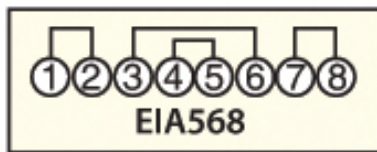

1. **SHIELDED CATEGORY 5E**
2. 4 pair 26AWG stranded
   - LSZH jacket
   - Foil shielding