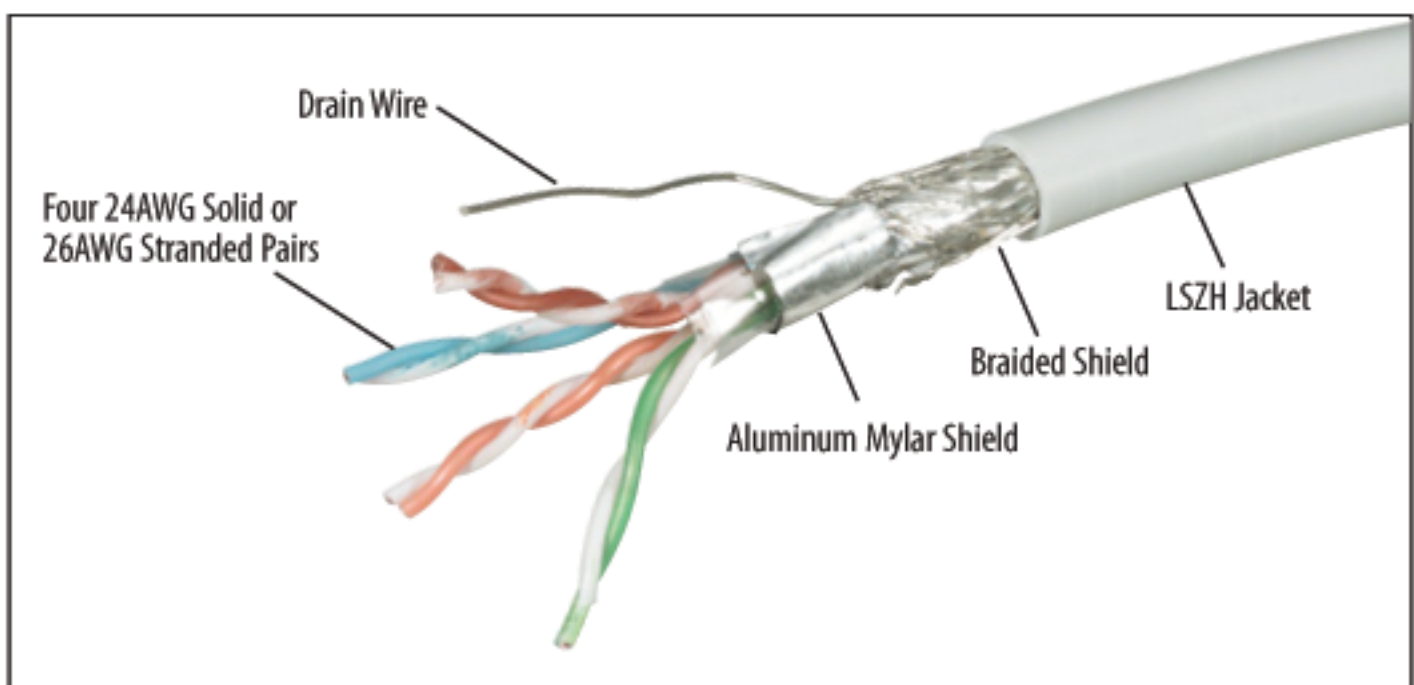

Category 5E Double Shielded LSZH 26AWG Stranded Patch Cables		
This series features 26AWG stranded conductors that are flexible and easy to install even in tight spaces. L-com stocks lengths up to 300 ft and can ship most orders the same day.		
TRD855DSZ-1	Double Shielded Cat. 5E LSZH Patch Cable, RJ45 / RJ45, 1.0 ft	Lt. Gray
TRD855DSZ-2	Double Shielded Cat. 5E LSZH Patch Cable, RJ45 / RJ45, 2.0 ft	Lt. Gray
TRD855DSZ-3	Double Shielded Cat. 5E LSZH Patch Cable, RJ45 / RJ45, 3.0 ft	Lt. Gray
TRD855DSZ-5	Double Shielded Cat. 5E LSZH Patch Cable, RJ45 / RJ45, 5.0 ft	Lt. Gray
TRD855DSZ-7	Double Shielded Cat. 5E LSZH Patch Cable, RJ45 / RJ45, 7.0 ft	Lt. Gray
TRD855DSZ-10	Double Shielded Cat. 5E LSZH Patch Cable, RJ45 / RJ45, 10.0 ft	Lt. Gray
TRD855DSZ-15	Double Shielded Cat. 5E LSZH Patch Cable, RJ45 / RJ45, 15.0 ft	Lt. Gray
TRD855DSZ-25	Double Shielded Cat. 5E LSZH Patch Cable, RJ45 / RJ45, 25.0 ft	Lt. Gray
TRD855DSZ-50	Double Shielded Cat. 5E LSZH Patch Cable, RJ45 / RJ45, 50.0 ft	Lt. Gray
TRD855DSZ-75	Double Shielded Cat. 5E LSZH Patch Cable, RJ45 / RJ45, 75.0 ft	Lt. Gray
TRD855DSZ-100	Double Shielded Cat. 5E LSZH Patch Cable, RJ45 / RJ45, 100.0 ft	Lt. Gray